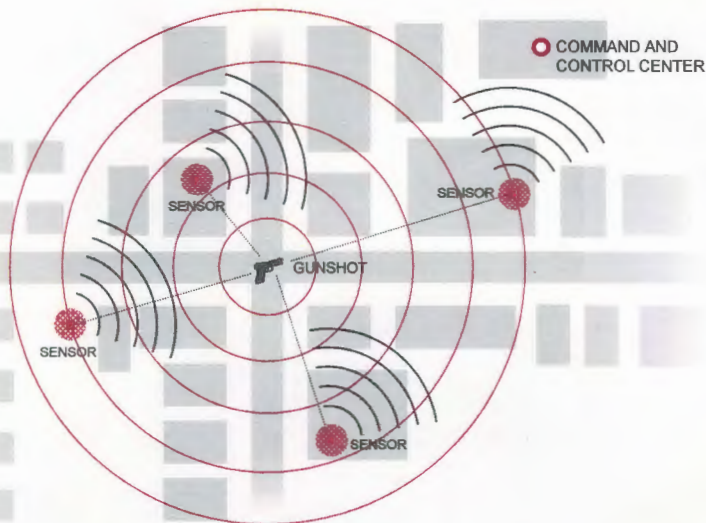

## ShotSpotter supports proactive, precision-based, community-focused policing

## Real-time tactical intelligence works 24/7

## How the ShotSpotter Flex System works

**“What you get with ShotSpotter is real-time information** so the police can respond so much faster. It increases the chances of catching the shooter... recovering the weapons... stopping further crime... The audio sensors detect gunfire, pinpoint the shots... within feet of where they have occurred.”