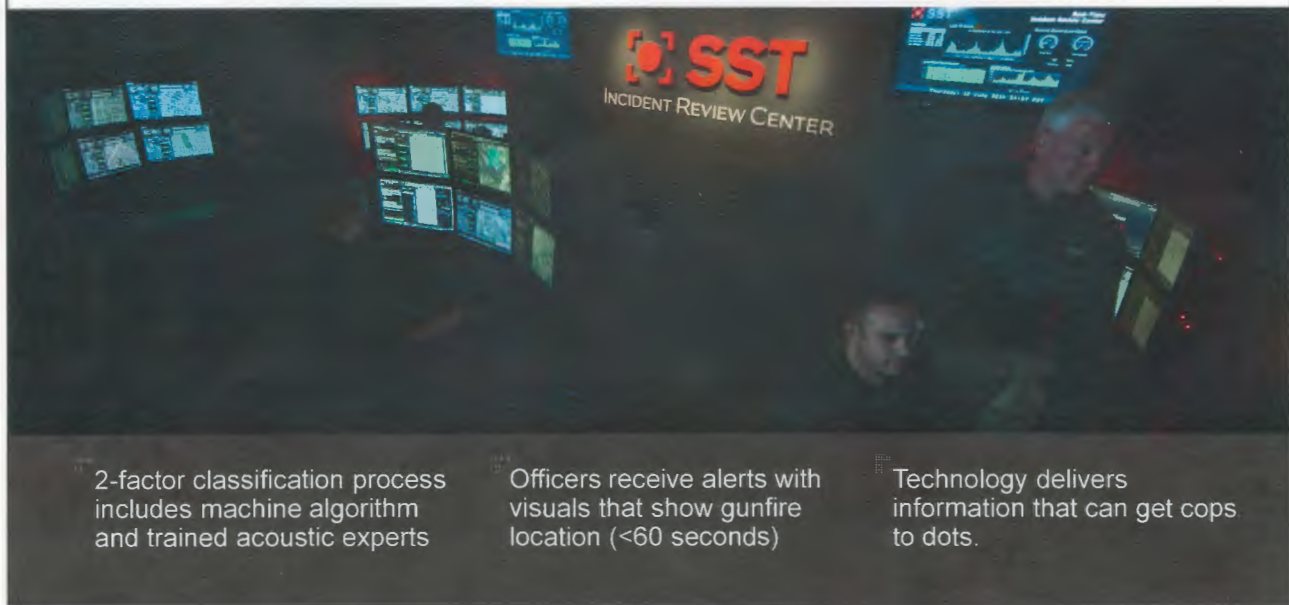

## ShotSpotter supports proactive, precision-based, community-focused policing

## Real-time tactical intelligence works 24/7

## How the ShotSpotter Flex System works

**“What you get with ShotSpotter is real-time information** so the police can respond so much faster. It increases the chances of catching the shooter... recovering the weapons... stopping further crime... The audio sensors detect gunfire, pinpoint the shots... within feet of where they have occurred.”